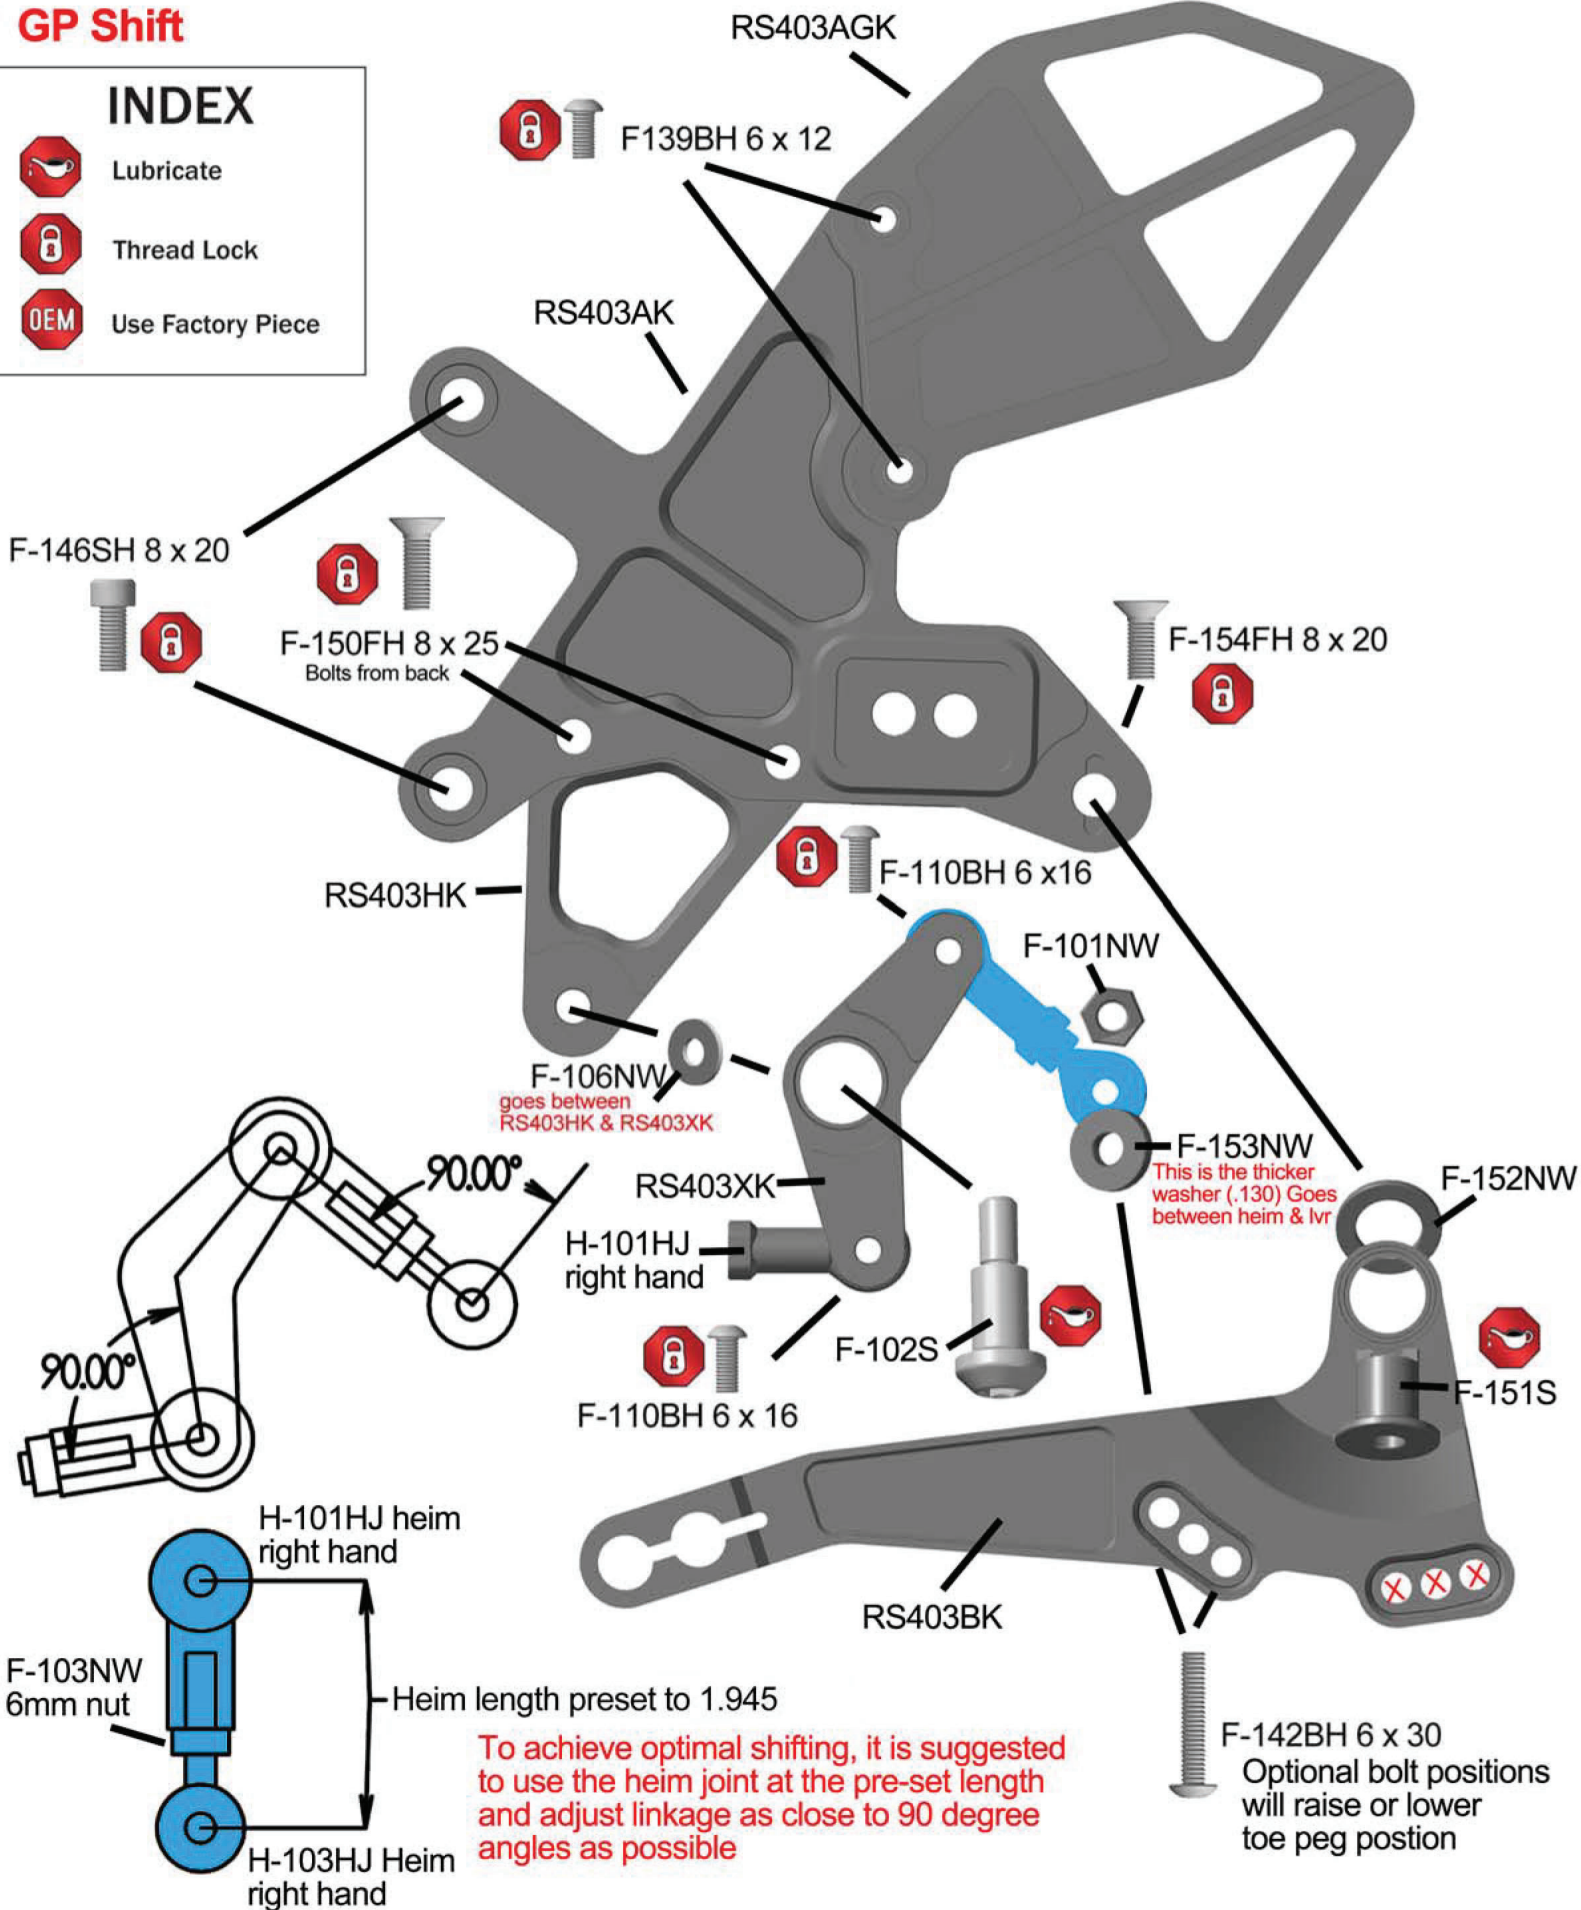

RS404K INSTRUCTIONS

TO BE INSTALLED BY A CERTIFIED MECHANIC ONLY | FOR RACE USE ONLY

SHIFT SIDE EXPLODED VIEW

Standard Shift

INDEX

-  Lubricate
-  Thread Lock
-  Use Factory Piece

RS404K INSTRUCTIONS

TO BE INSTALLED BY A CERTIFIED MECHANIC ONLY | FOR RACE USE ONLY

SHIFT SIDE EXPLODED VIEW

GP Shift

INDEX

-  Lubricate
-  Thread Lock
-  Use Factory Piece

RS404K INSTRUCTIONS

TO BE INSTALLED BY A CERTIFIED MECHANIC ONLY | FOR RACE USE ONLY

BRAKE SIDE EXPLODED VIEW

INDEX

-  Lubricate
-  Thread Lock
-  Use Factory Piece