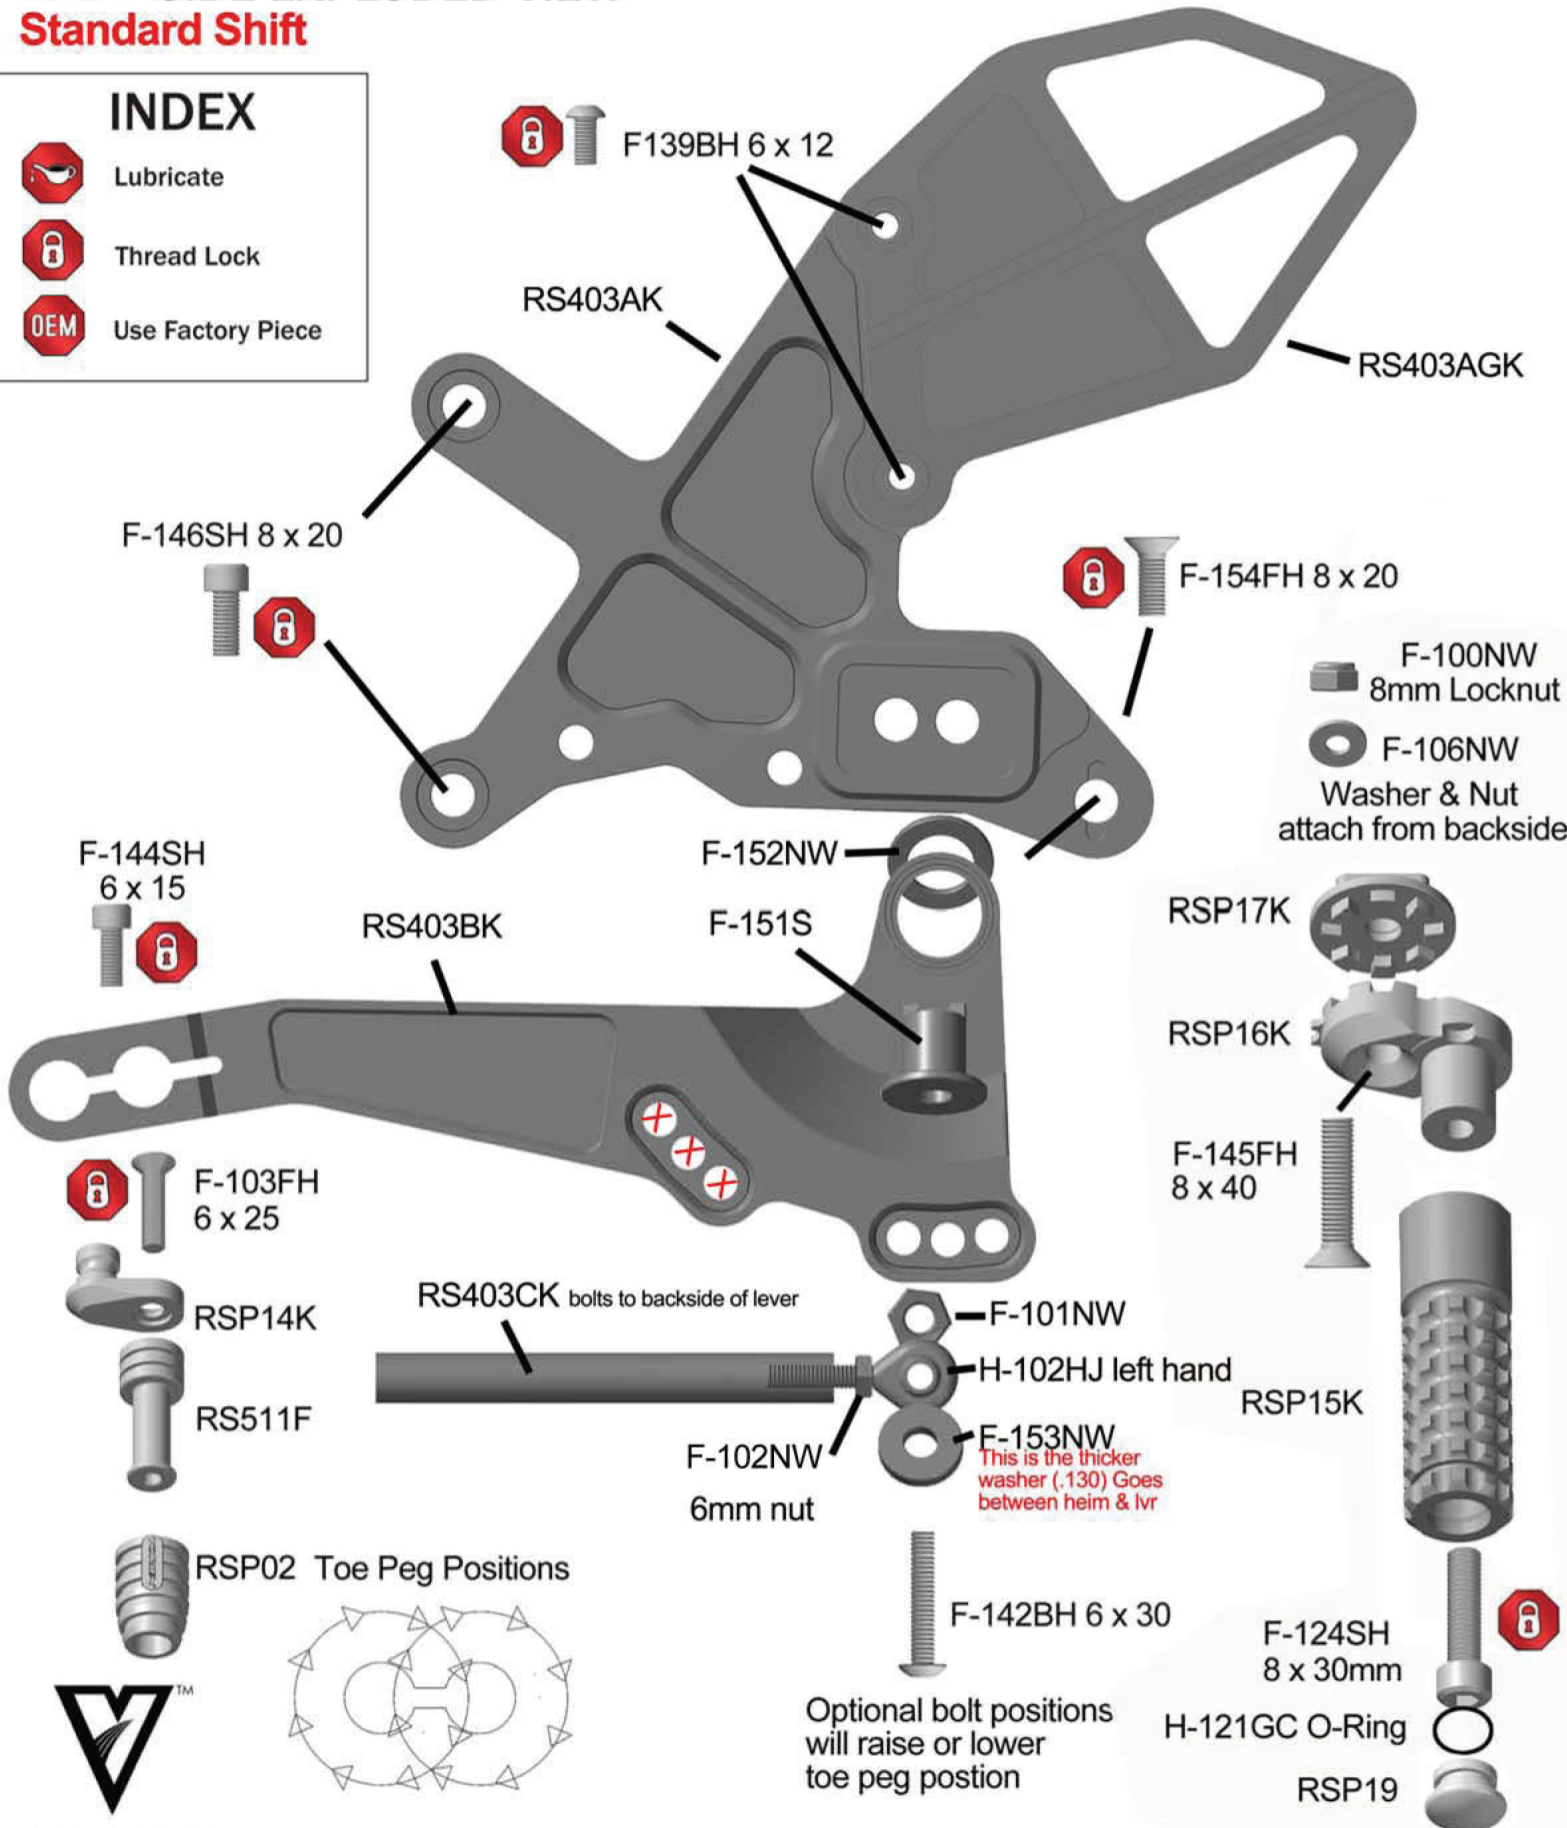

RS404K INSTRUCTIONS

TO BE INSTALLED BY A CERTIFIED MECHANIC ONLY | FOR RACE USE ONLY

SHIFT SIDE EXPLODED VIEW

Standard Shift

INDEX

-  Lubricate
-  Thread Lock
-  Use Factory Piece

RS404K INSTRUCTIONS

TO BE INSTALLED BY A CERTIFIED MECHANIC ONLY | FOR RACE USE ONLY

SHIFT SIDE EXPLODED VIEW

GP Shift

INDEX

-  Lubricate
-  Thread Lock
-  Use Factory Piece

RS404K INSTRUCTIONS

TO BE INSTALLED BY A CERTIFIED MECHANIC ONLY | FOR RACE USE ONLY

BRAKE SIDE EXPLODED VIEW

INDEX

-  Lubricate
-  Thread Lock
-  Use Factory Piece