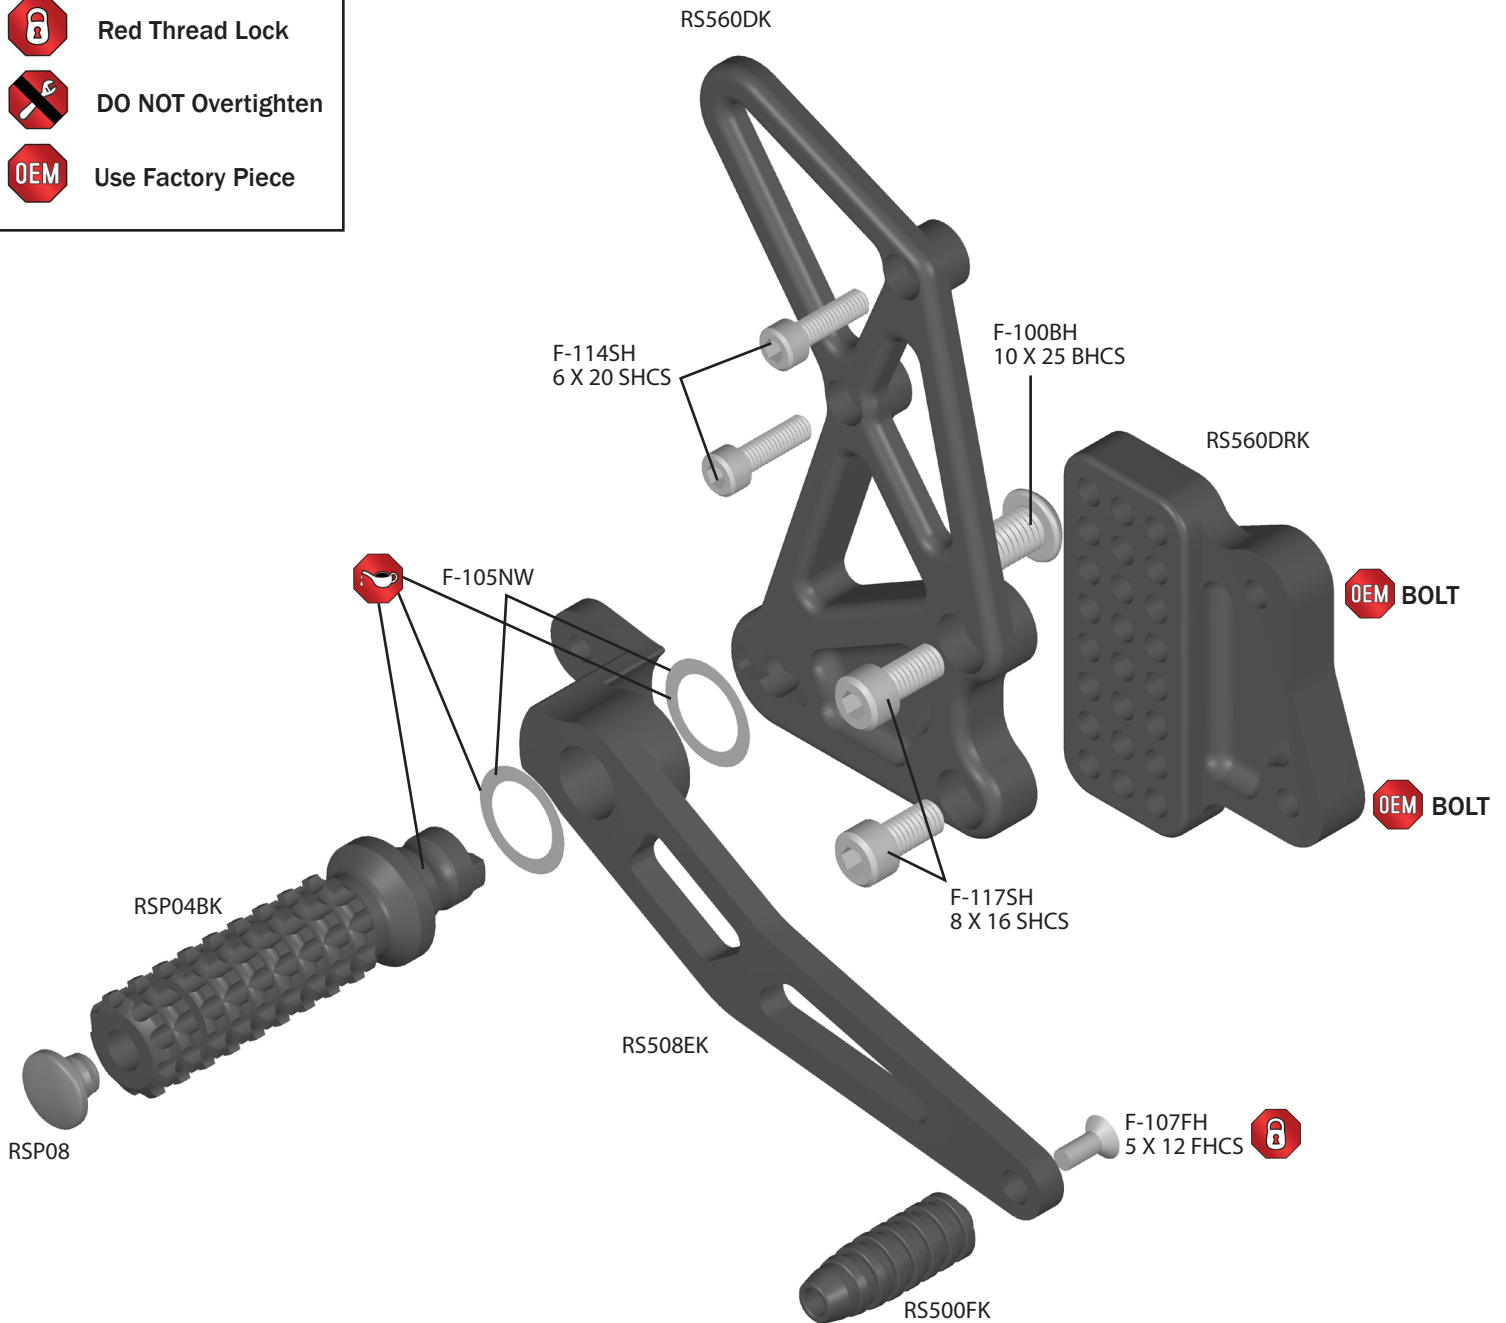

## BRAKE SIDE EXPLODED VIEW

FOR: SUZUKI GSXR1000 07-08 ADJUSTABLE

### INDEX

Lubricate

Red Thread Lock

DO NOT Overtighten

Use Factory Piece

1.800.440.3559

www.VORTEXRACING.com

## SHIFT SIDE EXPLODED VIEW

FOR: SUZUKI GSXR1000 07-08 ADJUSTABLE

### INDEX

-  Lubricate
-  Red Thread Lock
-  DO NOT Overtighten
-  Use Factory Piece

1.800.440.3559  
www.VORTEXRACING.com