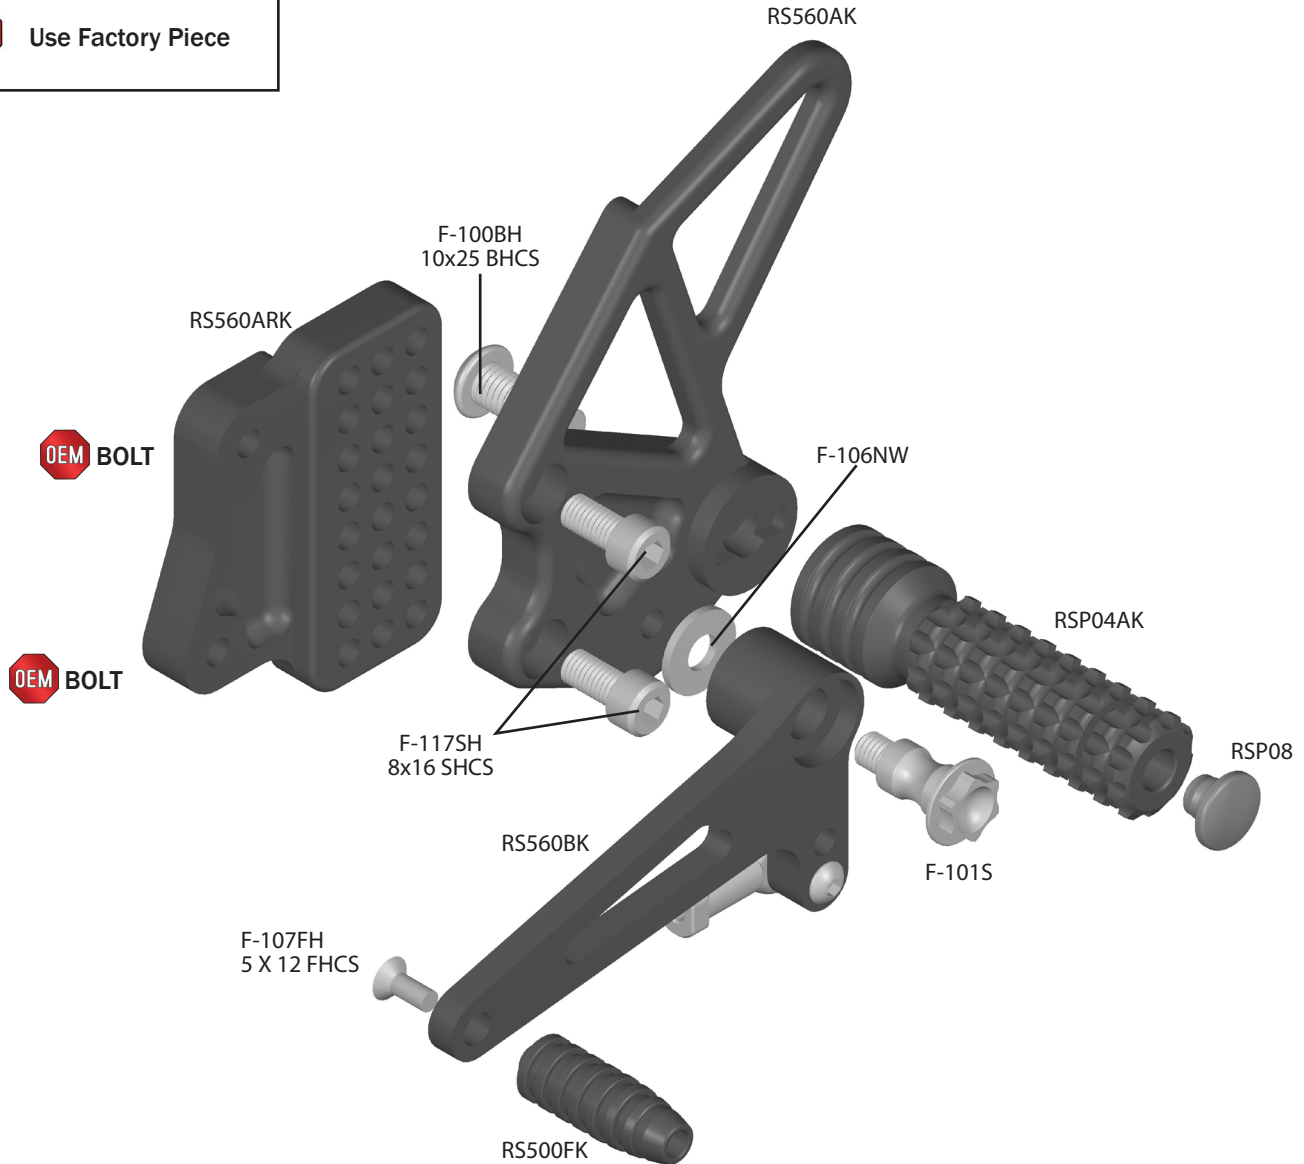

## BRAKE SIDE EXPLODED VIEW

FOR: SUZUKI GSXR1000 07-08 ADJUSTABLE

# RS560 INSTRUCTIONS

TO BE INSTALLED BY A CERTIFIED MECHANIC ONLY | FOR RACE USE ONLY

## SHIFT SIDE EXPLODED VIEW

FOR: SUZUKI GSXR1000 07-08 ADJUSTABLE

### INDEX

-  Lubricate
-  Red Thread Lock
-  DO NOT Overtighten
-  Use Factory Piece

1.800.440.3559  
www.VORTEXRACING.com