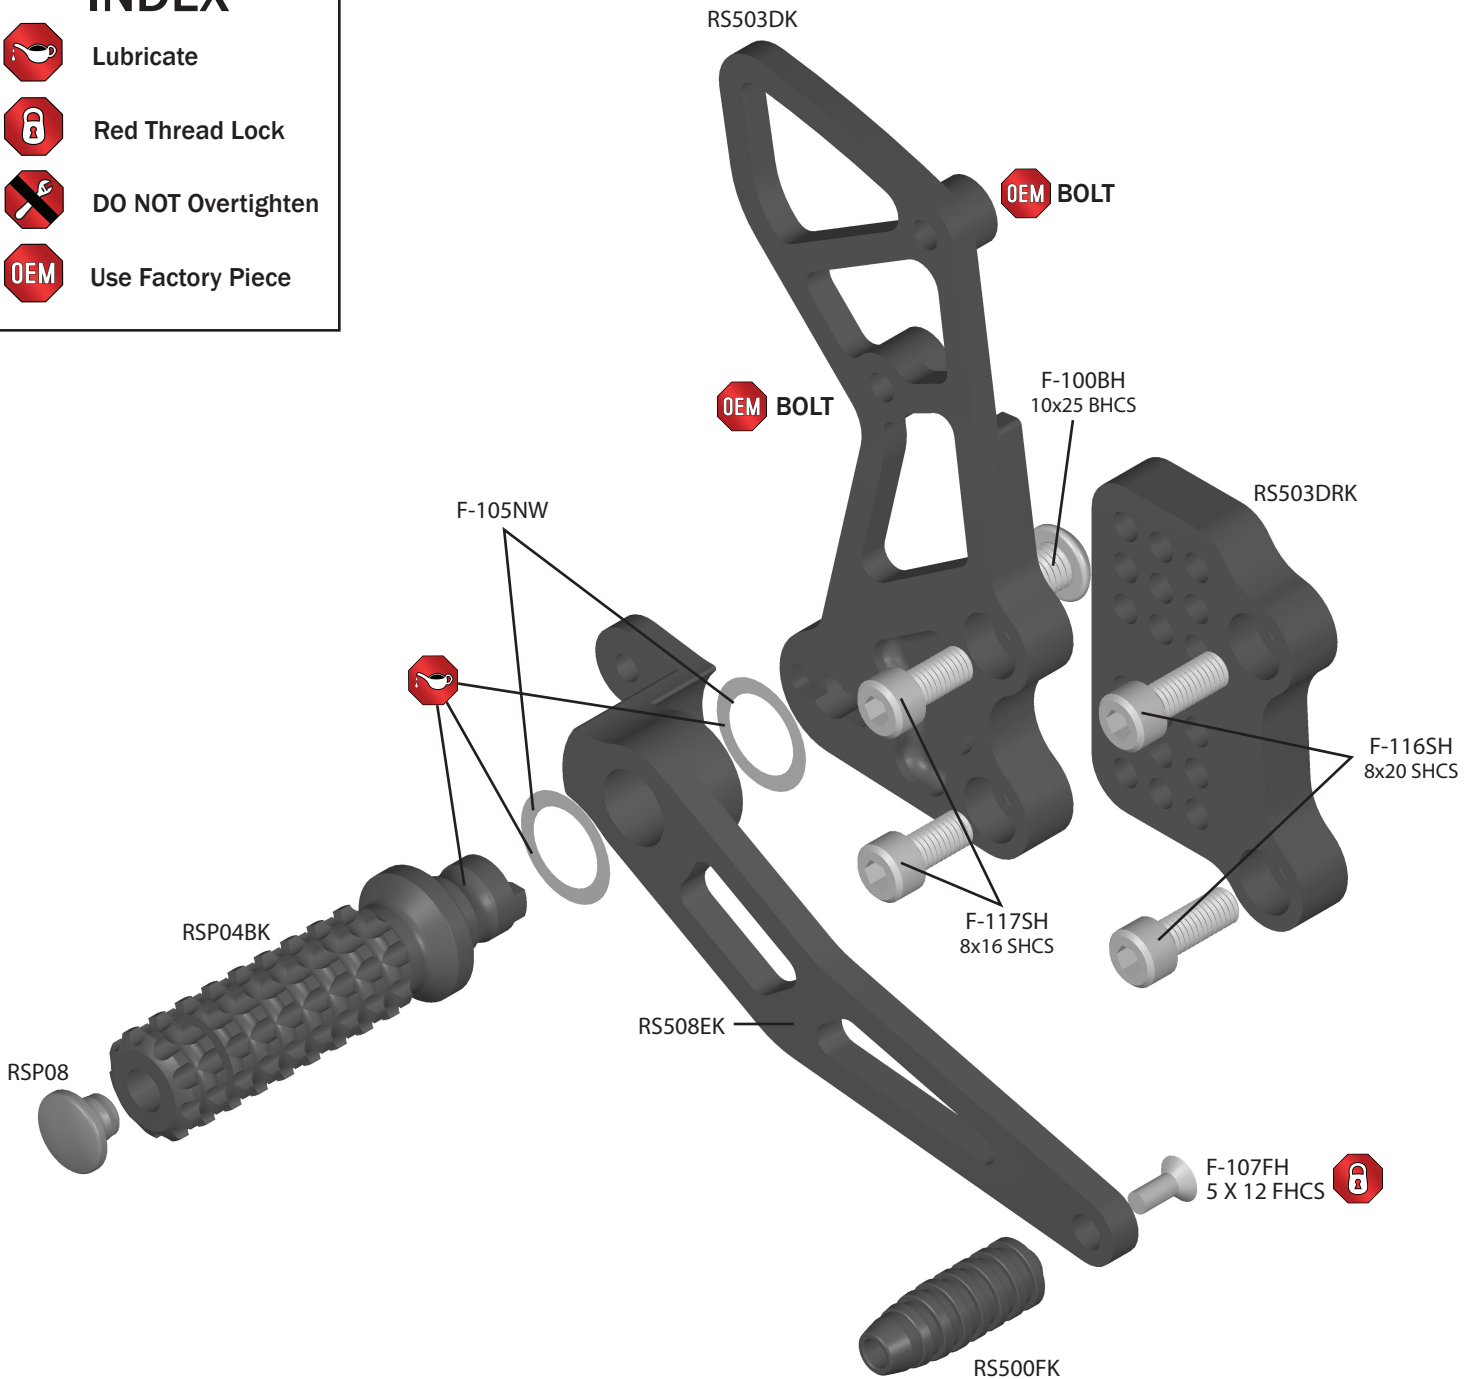

RS503 INSTRUCTIONS

TO BE INSTALLED BY A CERTIFIED MECHANIC ONLY | FOR RACE USE ONLY

BRAKE SIDE EXPLODED VIEW

FOR: Suzuki GSXR750 00-05 / GSXR600 01-05 / GSXR1000 01-04

INDEX

Lubricate

Red Thread Lock

DO NOT Overtighten

Use Factory Piece

1.800.440.3559
www.VORTEXRACING.com

RS503 INSTRUCTIONS

TO BE INSTALLED BY A CERTIFIED MECHANIC ONLY | FOR RACE USE ONLY

SHIFT SIDE EXPLODED VIEW

FOR: Suzuki GSXR750 00-05 / GSXR600 01-05 / GSXR1000 01-04

INDEX

Lubricate

Red Thread Lock

DO NOT Overtighten

Use Factory Piece

1.800.440.3559

www.VORTEXRACING.com