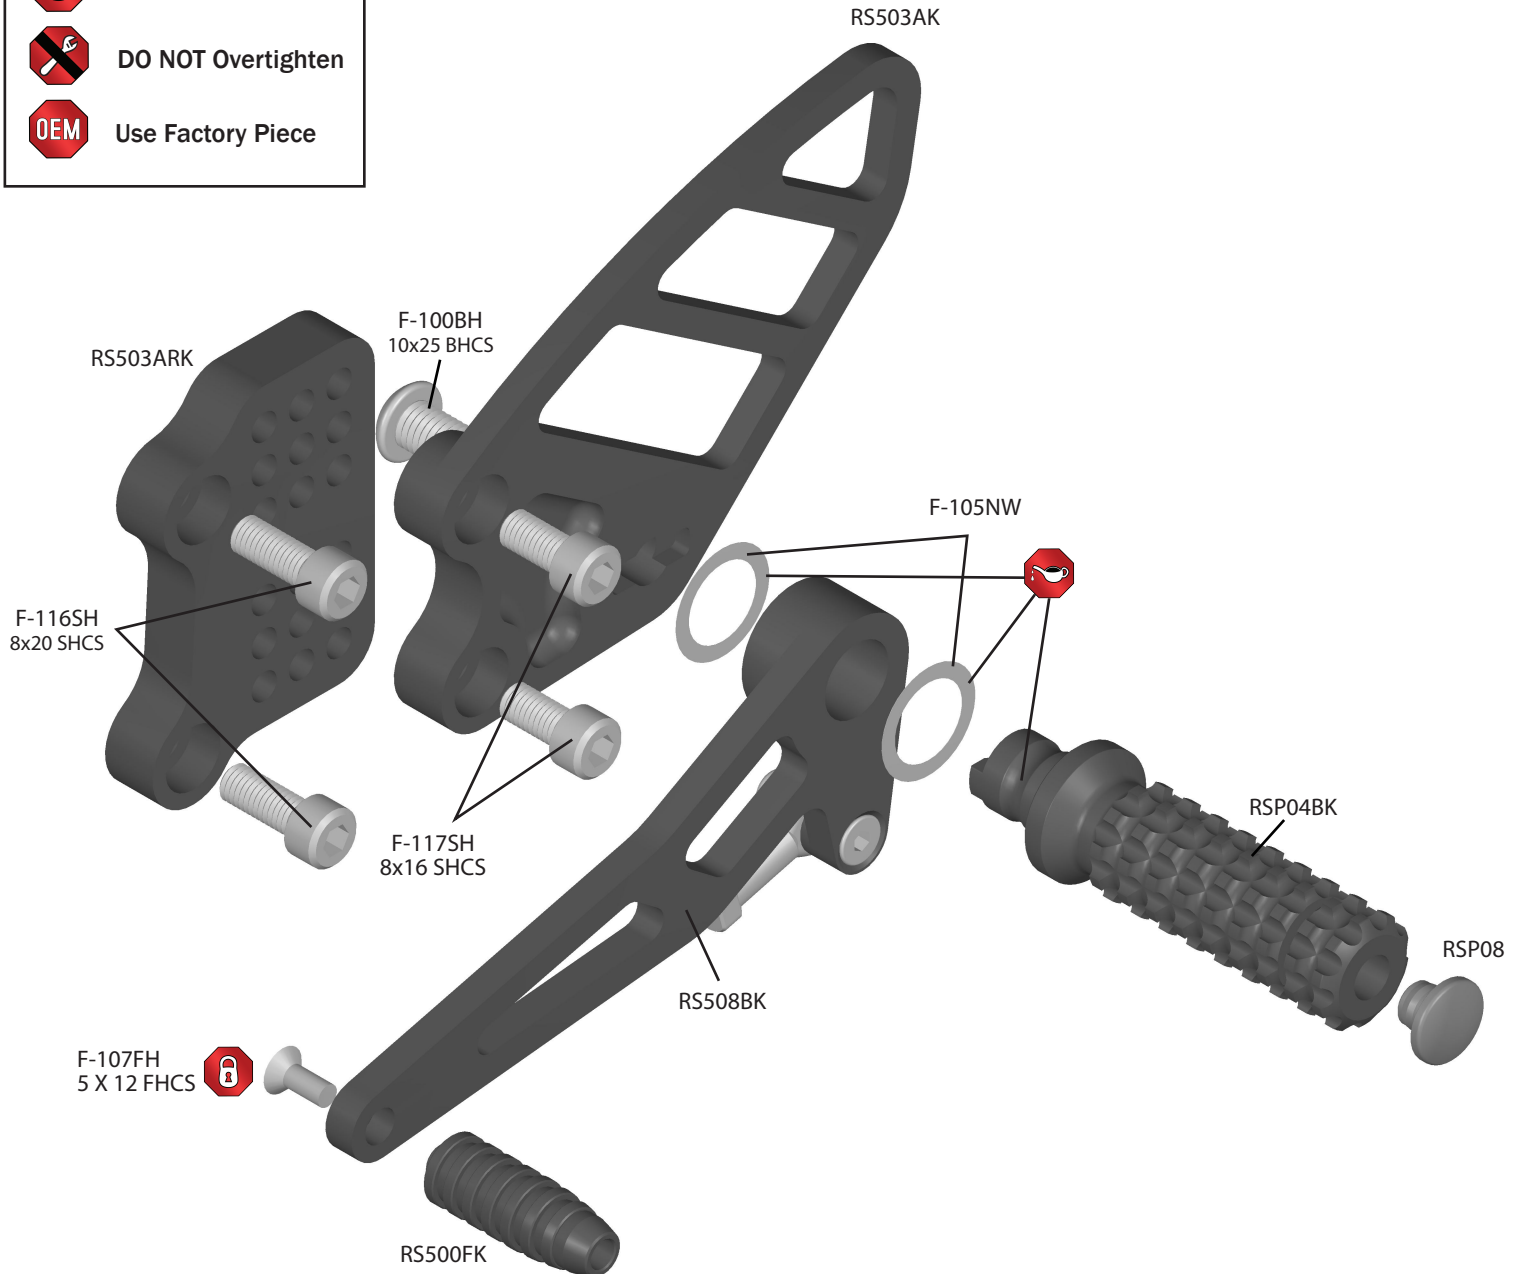

RS503 INSTRUCTIONS

TO BE INSTALLED BY A CERTIFIED MECHANIC ONLY | FOR RACE USE ONLY

BRAKE SIDE EXPLODED VIEW

FOR: Suzuki GSXR750 00-05 / GSXR600 01-05 / GSXR1000 01-04

INDEX

Lubricate

Red Thread Lock

DO NOT Overtighten

Use Factory Piece

1.800.440.3559
www.VORTEXRACING.com

RS503 INSTRUCTIONS

TO BE INSTALLED BY A CERTIFIED MECHANIC ONLY | FOR RACE USE ONLY

SHIFT SIDE EXPLODED VIEW

FOR: Suzuki GSXR750 00-05 / GSXR600 01-05 / GSXR1000 01-04

INDEX

Lubricate

Red Thread Lock

DO NOT Overtighten

Use Factory Piece

1.800.440.3559

www.VORTEXRACING.com