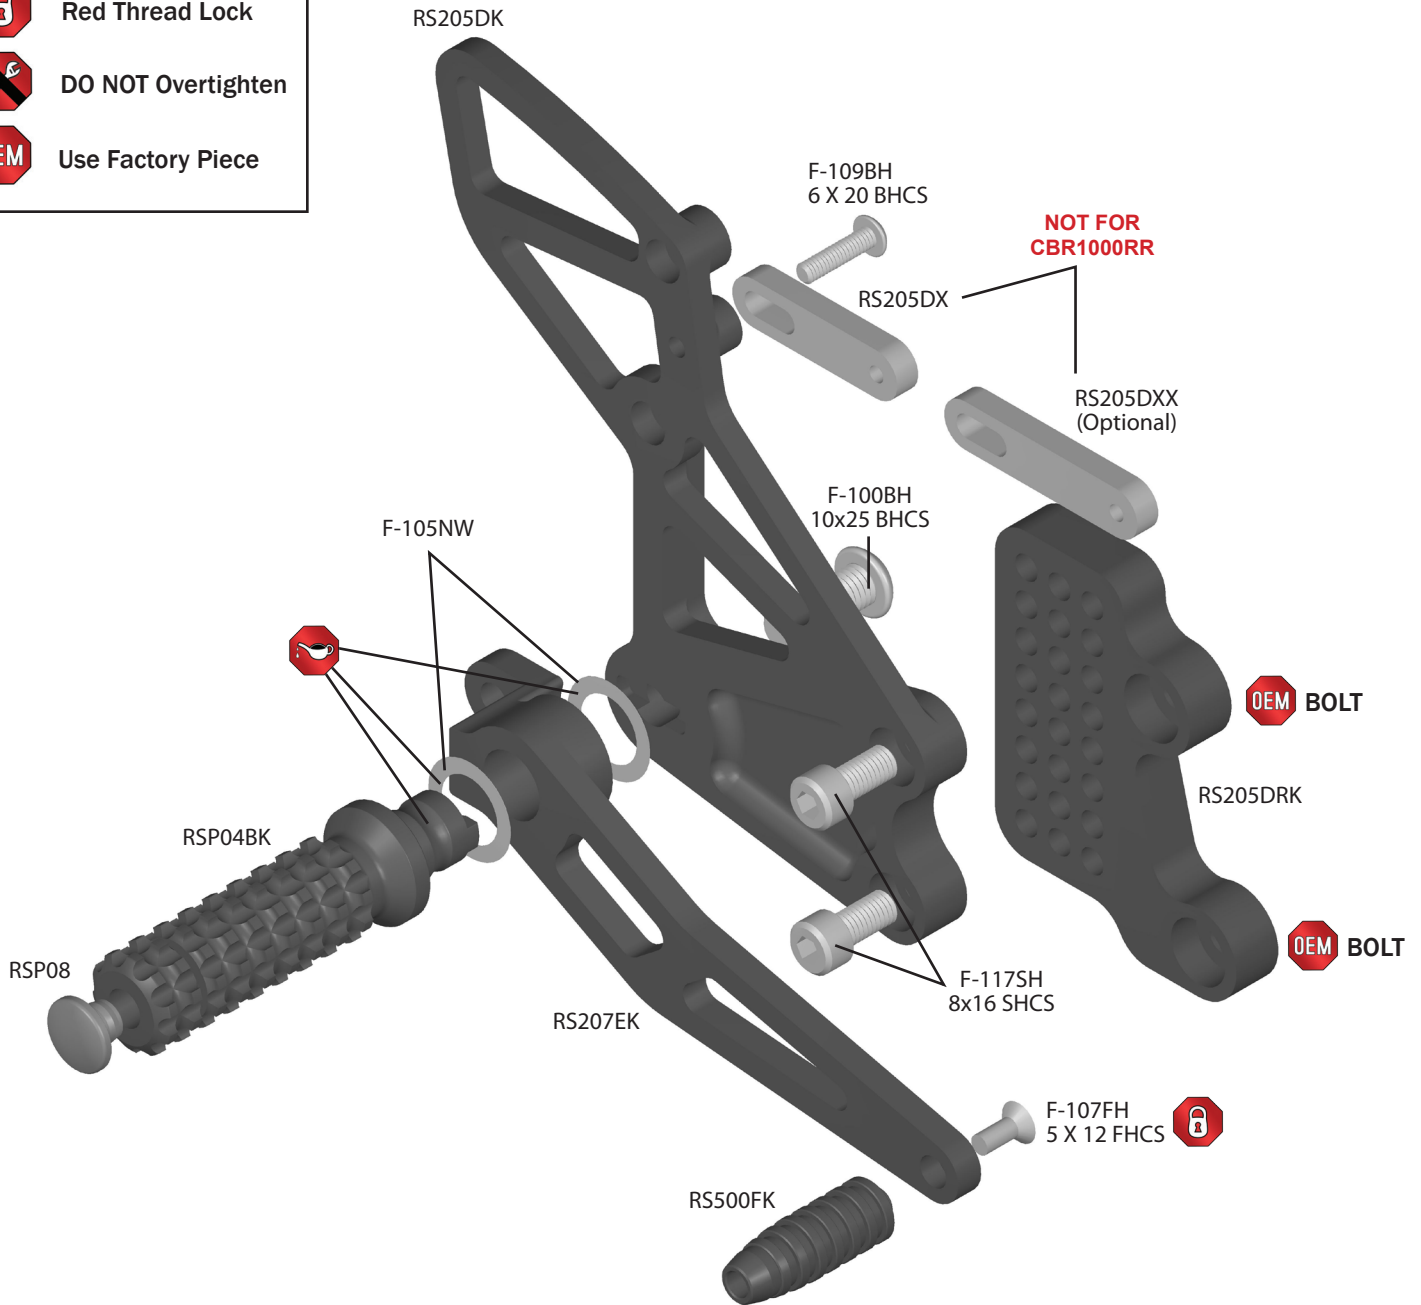

RS205 INSTRUCTIONS

TO BE INSTALLED BY A CERTIFIED MECHANIC ONLY | FOR RACE USE ONLY

BRAKE SIDE EXPLODED VIEW

FOR: HONDA CBR600RR 03-06 / CBR1000RR 04-07

INDEX

-  Lubricate
-  Red Thread Lock
-  DO NOT Overtighten
-  Use Factory Piece

1.800.440.3559
www.VORTEXRACING.com

RS205 INSTRUCTIONS

TO BE INSTALLED BY A CERTIFIED MECHANIC ONLY | FOR RACE USE ONLY

SHIFT SIDE EXPLODED VIEW

FOR: HONDA CBR600RR 03-06 / CBR1000RR 04-07

INDEX

-  Lubricate
-  Red Thread Lock
-  DO NOT Overtighten
-  Use Factory Piece