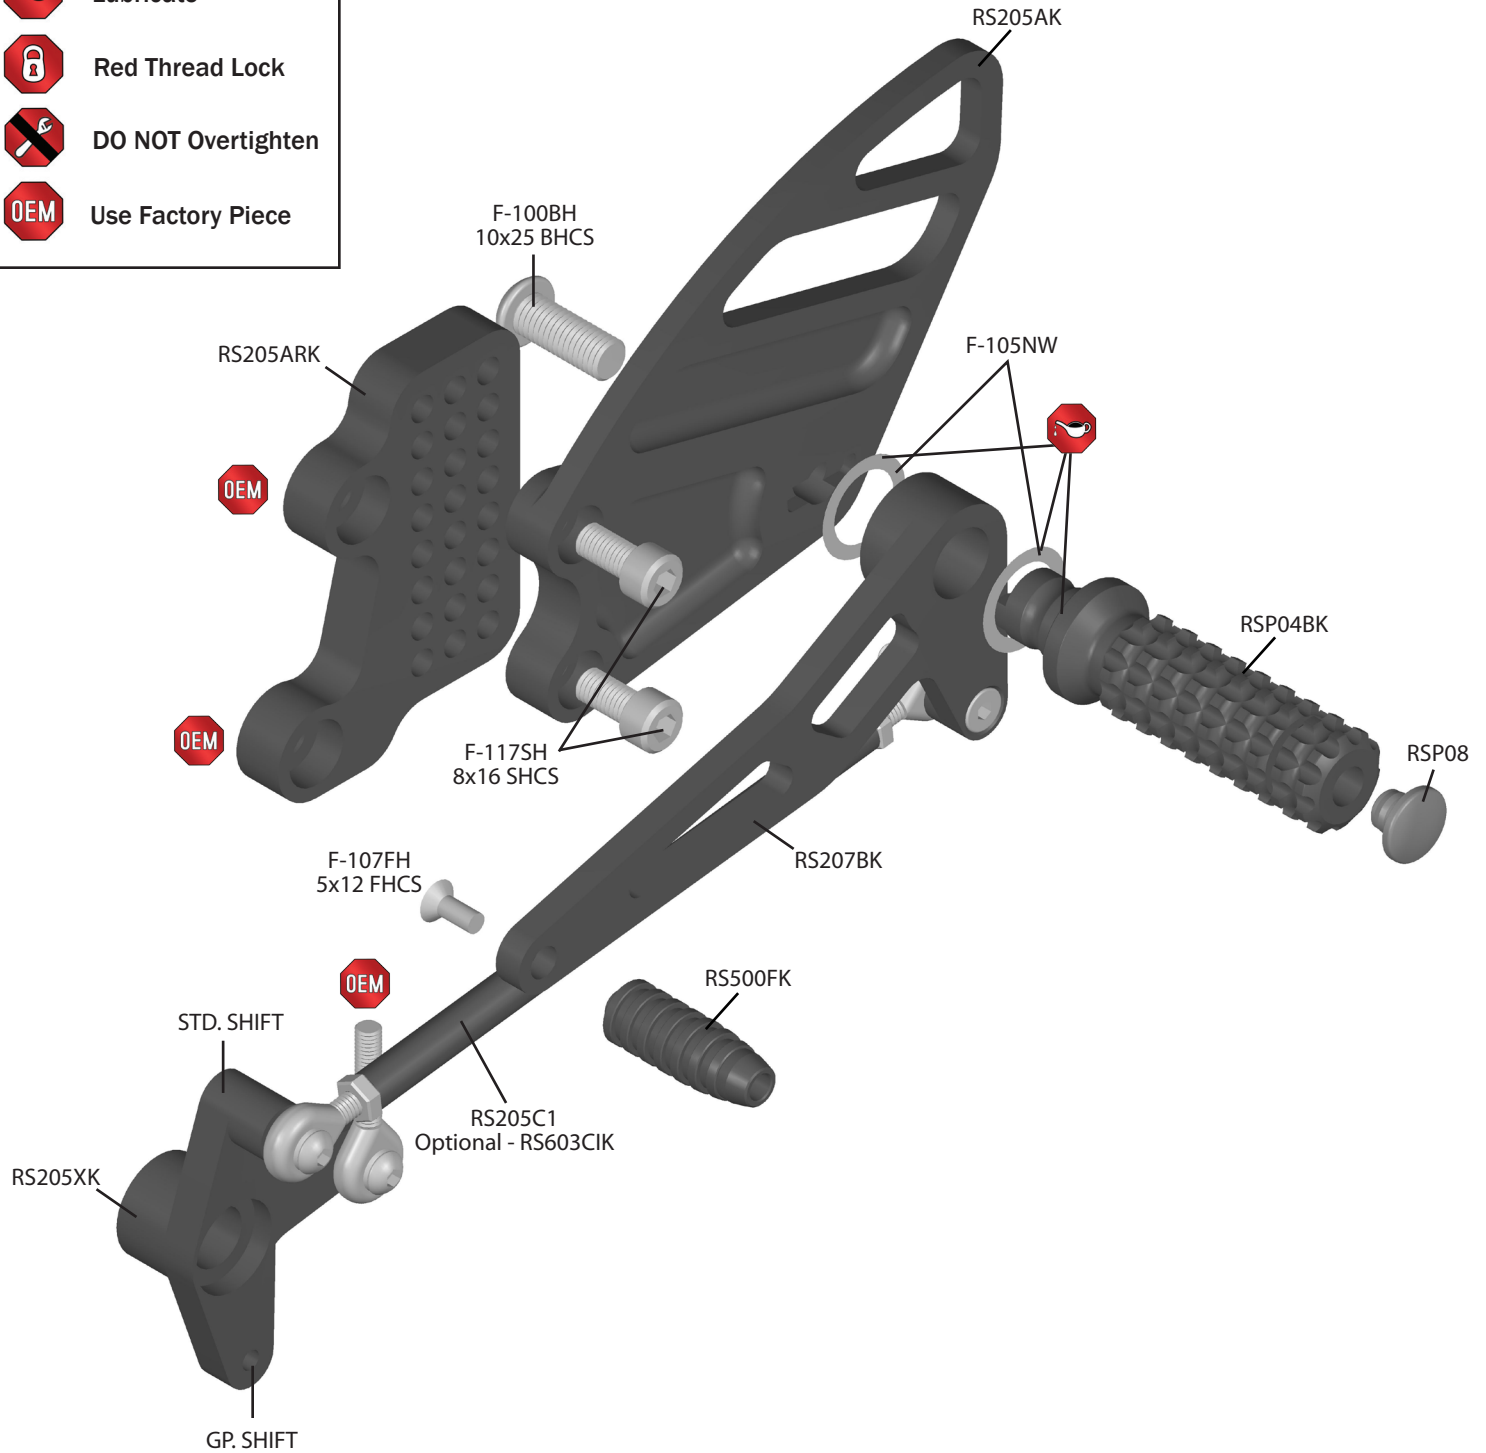

RS205 INSTRUCTIONS

TO BE INSTALLED BY A CERTIFIED MECHANIC ONLY | FOR RACE USE ONLY

BRAKE SIDE EXPLODED VIEW

FOR: HONDA CBR600RR 03-06 / CBR1000RR 04-07

INDEX

-  Lubricate
-  Red Thread Lock
-  DO NOT Overtighten
-  Use Factory Piece

1.800.440.3559
www.VORTEXRACING.com

RS205 INSTRUCTIONS

TO BE INSTALLED BY A CERTIFIED MECHANIC ONLY | FOR RACE USE ONLY

SHIFT SIDE EXPLODED VIEW

FOR: HONDA CBR600RR 03-06 / CBR1000RR 04-07

INDEX

-  Lubricate
-  Red Thread Lock
-  DO NOT Overtighten
-  Use Factory Piece