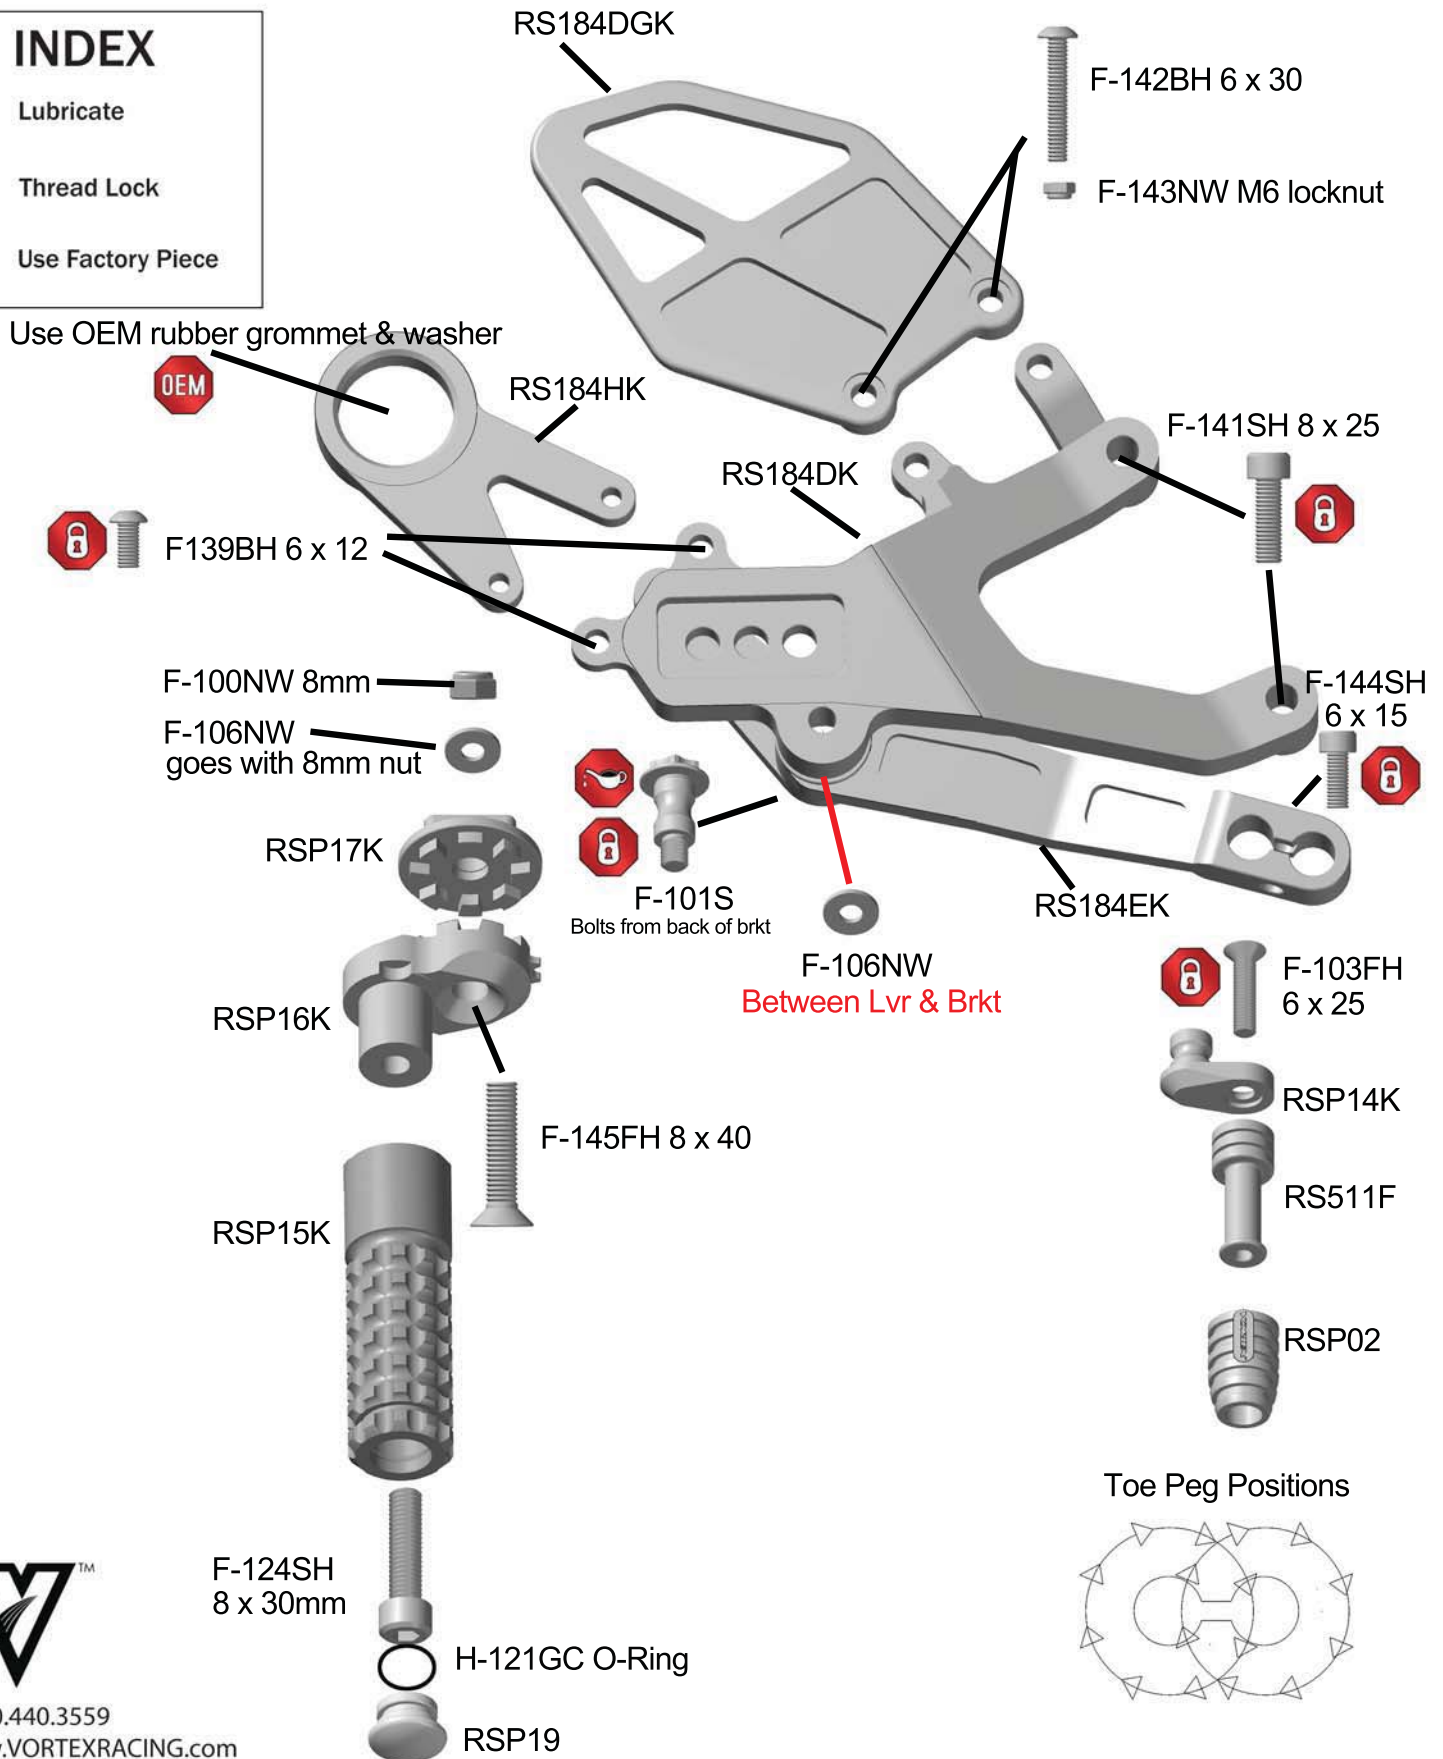

RS184 INSTRUCTIONS

TO BE INSTALLED BY A CERTIFIED MECHANIC ONLY | FOR RACE USE ONLY

BRAKE SIDE EXPLODED VIEW

FOR: BMW S1000RR 15-16

INDEX

-  Lubricate
-  Thread Lock
-  Use Factory Piece

RS184 INSTRUCTIONS

TO BE INSTALLED BY A CERTIFIED MECHANIC ONLY | FOR RACE USE ONLY

SHIFT SIDE EXPLODED VIEW

FOR: BMW S1000RR 15-16

INDEX

-  Lubricate
-  Thread Lock
-  Use Factory Piece